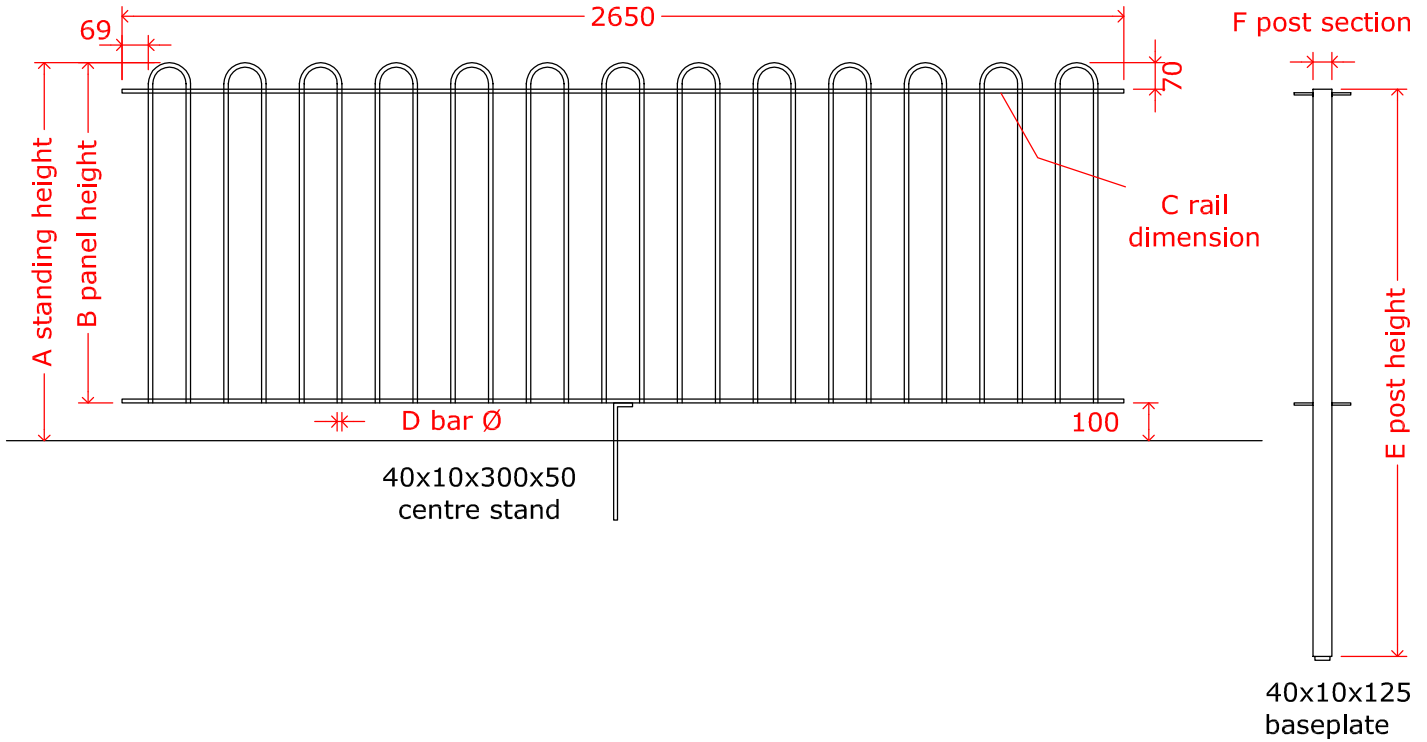

PlaySpec Bowtop Fencing

PlaySpec Bowtop panel sizes

Panel	A*	B*	C*	D*	E	F	G	H	I
Size mm	2650	2450	2250	2050	1850	1650	1450	1250	1050
Post c/c's mm	2710 - 2730	2510 - 2530	2310 - 2330	2110 - 2130	1910 - 1930	1710 - 1730	1510 - 1530	1310 - 1330	1110 - 1130

* supplied with centre stand

PlaySpec Bowtop dimensions

Type	A mm	B mm	C mm	D mm	E mm	F
1m	1000	900	40x10	12	1500	50x50 SHS
1.2m	1200	1100	40x10	12	1700	50x50 SHS
1.2m MD	1200	1100	40x10	16	1700	50x50 SHS
1.2m HD	1200	1100	50x10	20	1700	60x60 SHS
1.5m	1500	1400	40x10	16	2100	50x50 SHS
1.5m HD	1500	1400	50x10	20	2100	60x60 SHS

PlaySpec Bowtop post types

Type	Section	Height	Plan
Corner	as type spec	as type spec	
End	as type spec	as type spec	
T	as type spec	as type spec	
Angle	as type spec	as type spec	

Play area fence kits

Made to fit fence kits to suit individual play areas can be manufactured and supplied complete with all fixings and fence installation drawings.

The kit can be designed to layout dimensions supplied by you or we can provide a survey service if required. On receipt of the required dimensions we can supply bolt connected panels, posts and gates to provide the bespoke play area boundary required.